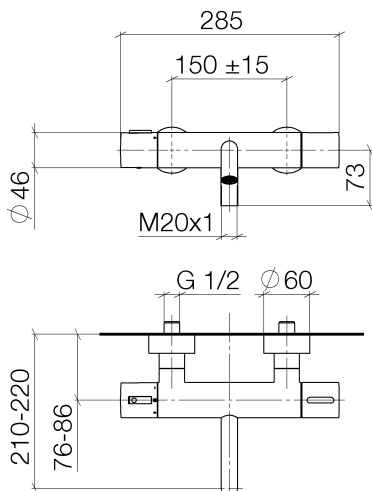

- Meta

Tub thermostat for wall-mounted installation without hand shower set - polished chrome

Article number: 34 201 979-00

- 8-1/4" Projection
- Round aerator
- Diverter with integrated volume control and integrated stops
- 3/8" Shower outlet
- Flanges \varnothing 2-3/8"
- 1/2" connection
- Center to center 5-7/8" \pm 6"
- Water flow rate limited to max. 4.5 gpm
- Internal backflow preventer.

polished chrome

Accessory is required for this item.

Dimensional drawing

- Meta

Tub thermostat for wall-mounted installation without hand shower set - polished chrome

Article number: 34 201 979-00

All dimensions in mm / inch = mm x 0,0394

Flow rate chart

- Meta

Tub thermostat for wall-mounted installation without hand shower set - polished chrome

Article number: 34 201 979-00

Other surface finishes

platinum matte

34 201 979-06

black matte

35 080 970-90 0010

Rough-in adapter -