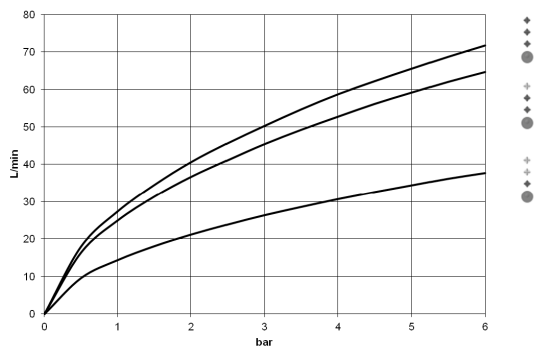

- Meta

Tub thermostat for wall-mounted installation without hand shower set - polished chrome

Article number: 34 201 979-00

- 8-1/4" Projection
- Round aerator
- Diverter with integrated volume control and integrated stops
- 3/8" Shower outlet
- Flanges \varnothing 2-3/8"
- 1/2" connection
- Center to center 5-7/8" \pm 6"
- Water flow rate limited to max. 4.5 gpm
- Internal backflow preventer.

polished chrome

Accessory is required for this item.

Dimensional drawing

- Meta

Tub thermostat for wall-mounted installation without hand shower set - polished chrome

Article number: 34 201 979-00

All dimensions in mm / inch = mm x 0,0394

Flow rate chart

- Meta

Tub thermostat for wall-mounted installation without hand shower set - polished chrome

Article number: 34 201 979-00

Other surface finishes

platinum matte

34 201 979-06

black matte